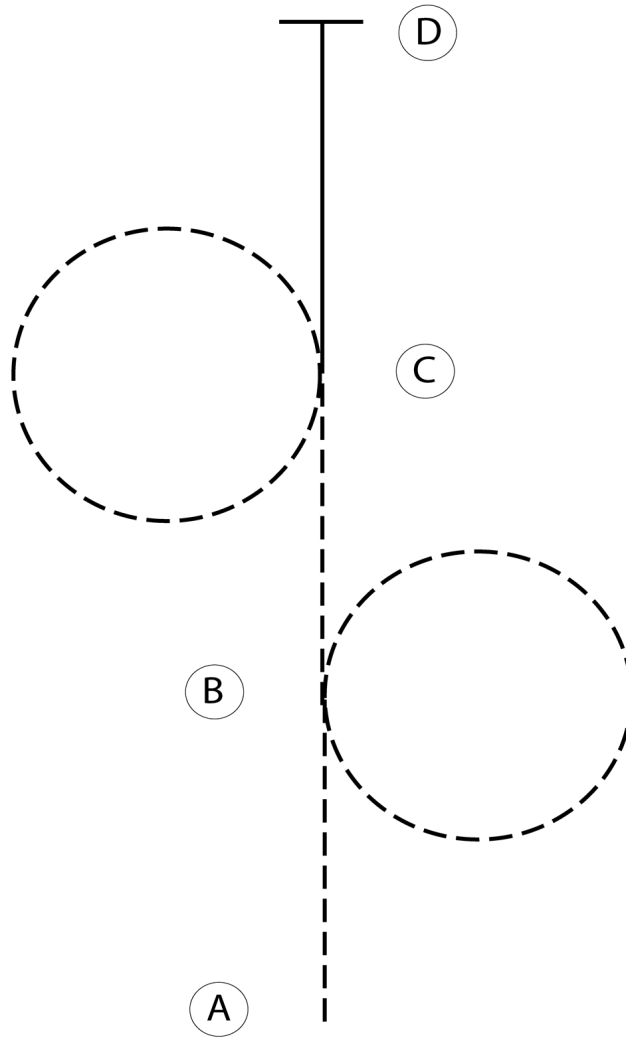

2015 SENIOR DIVISION

Hunt Seat Equitation

Show Date: Meet One

w w w . H o r s e S h o w P a t t e r n s . c o m

w w w . H o r s e S h o w P a t t e r n s . c o m

1. Sitting trot from A to B
2. Posting trot on the left diagonal and perform a circle to the right at B. Continue to C
3. Posting trot on the right diagonal and perform a circle to the left at C
4. Canter on the left lead from C to D
5. At D stop

Walk	-----
Trot	- - - - -
Extended Trot	— — — — —
Canter	—————
Leg Yield	
Lead Change	↙ ↘
Back	← ← ← ← ←
Marker	⊙ B
Sidepass	← — — — — →
Hand Gallop	— — — — —

[HSE/1-27]

Pattern Provided by:

MIHA

2015 SENIOR DIVISION

Saddle Seat Bareback

Show Date: Meet One

w w w . H o r s e S h o w P a t t e r n s . c o m

w w w . H o r s e S h o w P a t t e r n s . c o m

Be ready at A.

1. Walk A to B.
2. At B, posting trot on the left diagonal to C.
3. *At C, stop and reverse to the right*
4. Posting trot on the right diagonal to B.
5. *At B, stop and reverse to the left*
6. Canter on the right lead to D.
7. At D stop and back four steps.