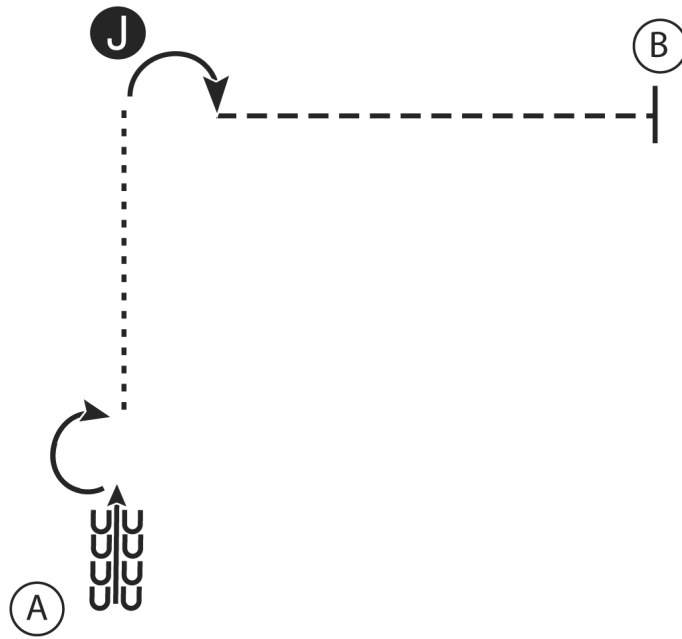

2015 SENIOR DIVISION

Western Fit and Show

Show Date: Meet One

w w w . H o r s e S h o w P a t t e r n s . c o m

w w w . H o r s e S h o w P a t t e r n s . c o m

1. Back 4 steps at A
2. Perform a 180 degree turn
3. Walk to the judge and set up for inspection
4. When dismissed perform a 90 degree turn and trot to B
5. Stop at B