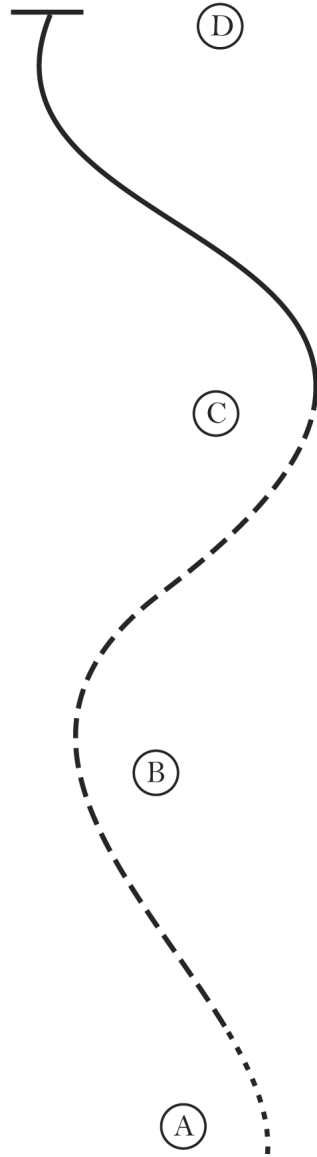

2015 SENIOR DIVISION

Western Bare Back

Show Date: Meet One

w w w . H o r s e S h o w P a t t e r n s . c o m

w w w . H o r s e S h o w P a t t e r n s . c o m

1. At A walk two strides
2. Jog to C
3. At C lope on the right lead to D
4. At D stop

Walk	.....
Jog	-----
Extended Jog	-----
Lope	—————
Leg Yield	|||||
Lead Change	↙↘
Back	←←←←
Marker	(B)
Sidepass	←←←←

[WH/1-2]

Pattern Provided by:

MIHA