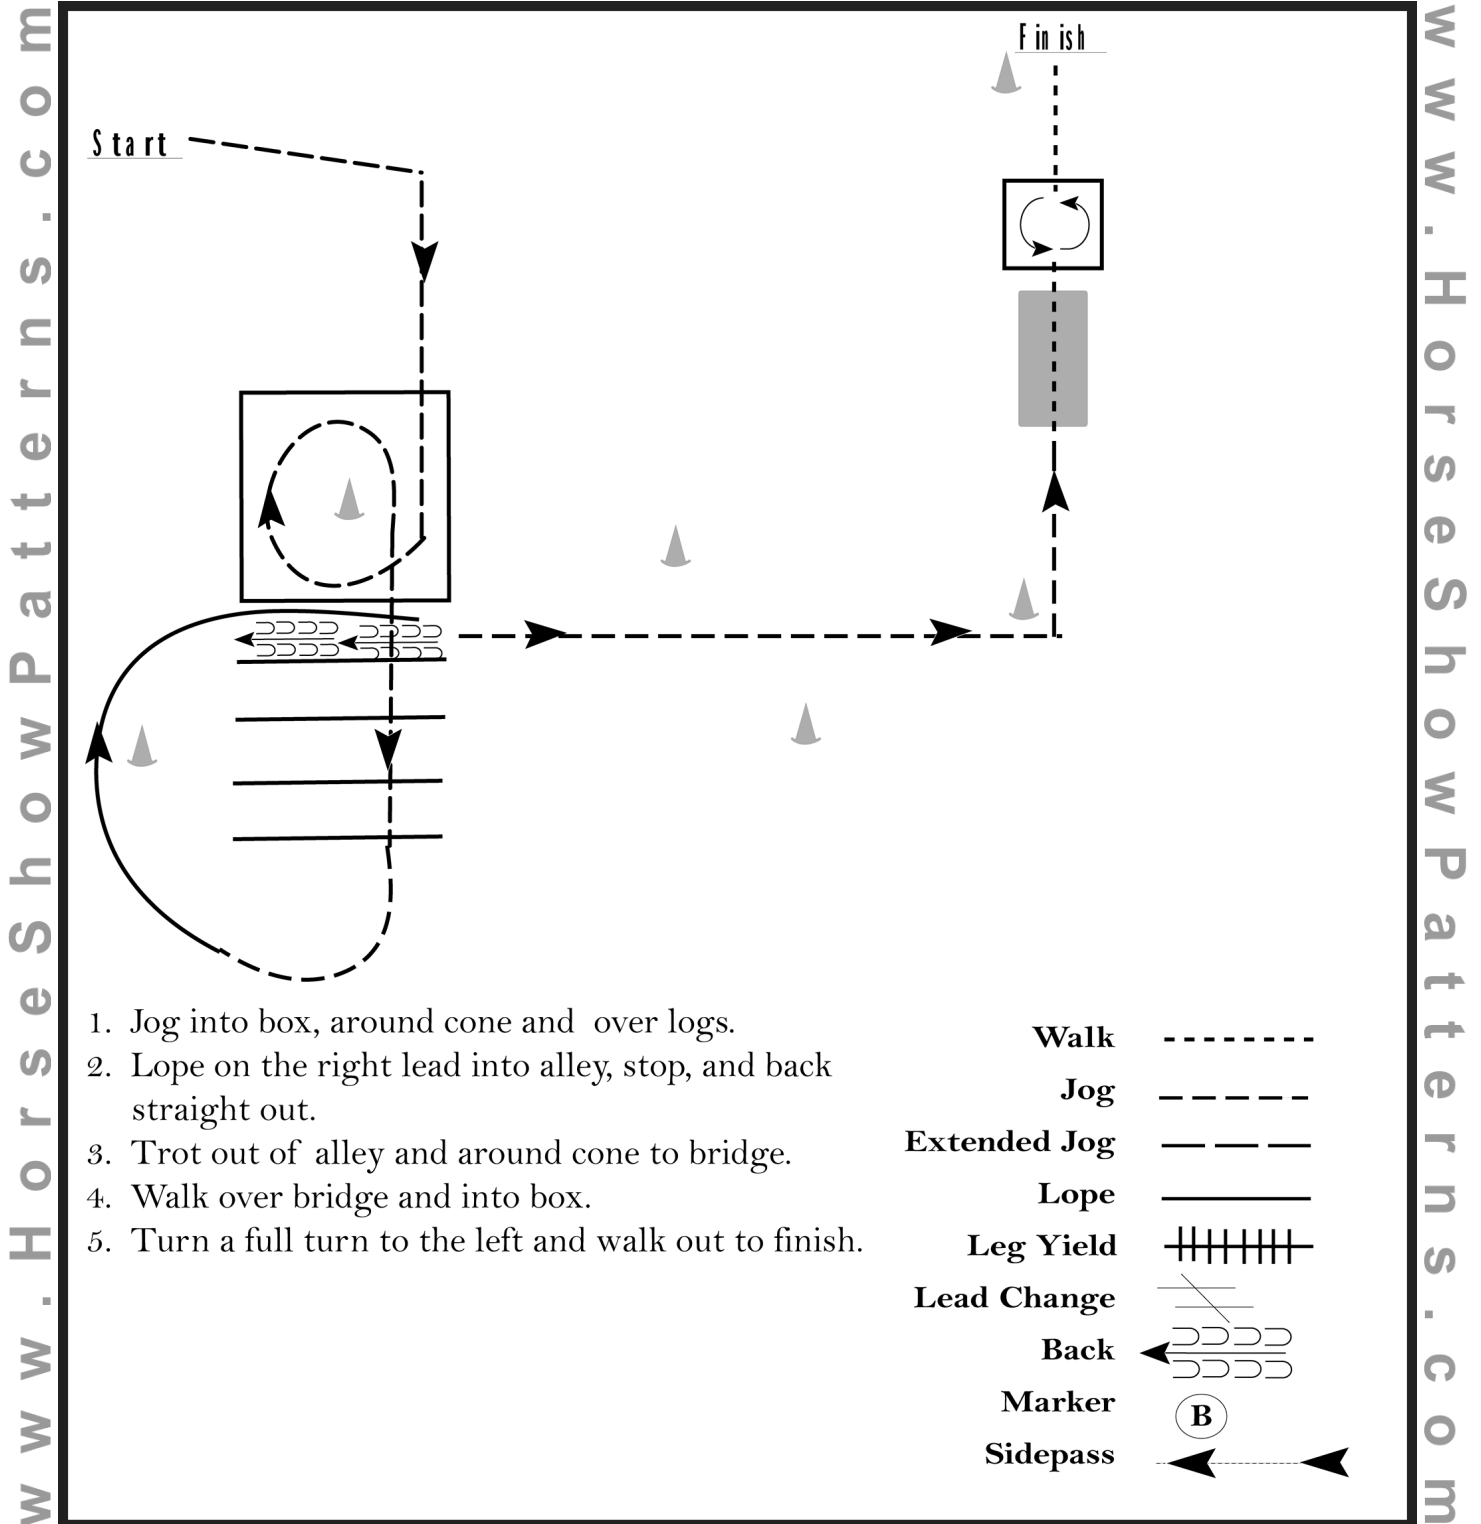

2015 SENIOR DIVISION

Trail

Show Date: Meet One

1. Jog into box, around cone and over logs.
2. Lope on the right lead into alley, stop, and back straight out.
3. Trot out of alley and around cone to bridge.
4. Walk over bridge and into box.
5. Turn a full turn to the left and walk out to finish.

Walk	-----
Jog	- - - - -
Extended Jog	— — — —
Lope	—————
Leg Yield	|||||
Lead Change	///
Back	←←←←←
Marker	(B)
Sidepass	←-----→

[T/1-28]

Pattern Provided by:

MIHA