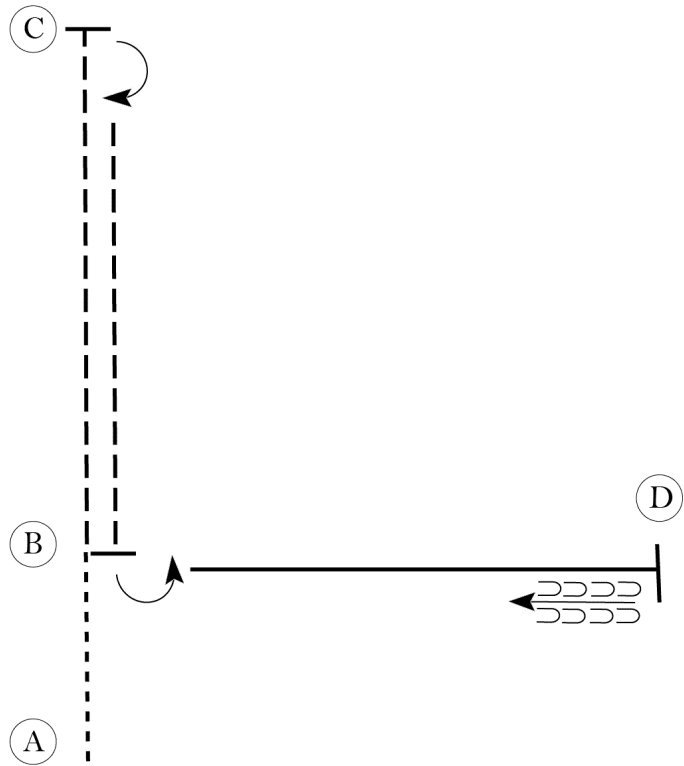

Walk	-----
Trot	- - - - -
Extended Trot	— — — — —
Canter	—————
Leg Yield	
Lead Change	↙ ↘
Back	← ← ← ← ←
Marker	⊙ B
Sidepass	← — — — — →
Hand Gallop	— — — — —

[HSE/1-27]

Pattern Provided by:

MIHA

2015 SENIOR DIVISION

Saddle Seat Bareback

Show Date: Meet One

w w w . H o r s e S h o w P a t t e r n s . c o m

w w w . H o r s e S h o w P a t t e r n s . c o m

Be ready at A.

1. Walk A to B.
2. At B, posting trot on the left diagonal to C.
3. *At C, stop and reverse to the right*
4. Posting trot on the right diagonal to B.
5. *At B, stop and reverse to the left*
6. Canter on the right lead to D.
7. At D stop and back four steps.