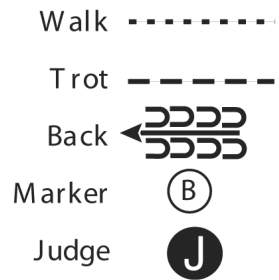

Walk	-----
Trot	- - - - -
Extended Trot	— — — — —
Canter	— — — — —
Leg Yield	
Lead Change	— / —
Back	←←←←←
Marker	(B)
Sidepass	← - - - - ←
Hand Gallop	— — — — —

[SSE/20]

Pattern Provided by:

MIHA

2015 SENIOR DIVISION

Western Fit and Show

Show Date: Meet One

w w w . H o r s e S h o w P a t t e r n s . c o m

w w w . H o r s e S h o w P a t t e r n s . c o m

1. Back 4 steps at A
2. Perform a 180 degree turn
3. Walk to the judge and set up for inspection
4. When dismissed perform a 90 degree turn and trot to B
5. Stop at B

1. Walk A to and around B
2. At B trot to C
3. Stop at C and perform a 225 degree turn
4. Walk to the judge and set up for inspection
5. When dismissed perform a 90 degree turn and walk straight away from the judge