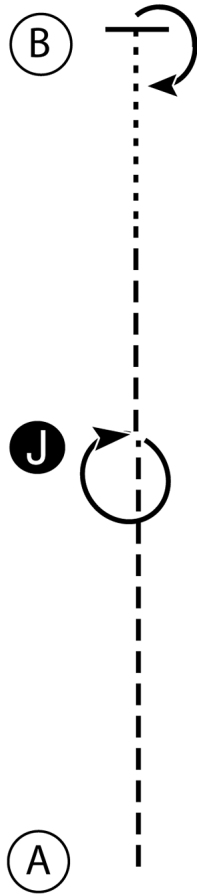

2015 SENIOR DIVISION

Hunt Seat Equitation

Show Date: Meet One

w w w . H o r s e S h o w P a t t e r n s . c o m

w w w . H o r s e S h o w P a t t e r n s . c o m

1. Sitting trot from A to B
2. Posting trot on the left diagonal and perform a circle to the right at B. Continue to C
3. Posting trot on the right diagonal and perform a circle to the left at C
4. Canter on the left lead from C to D
5. At D stop

Walk	-----
Trot	- - - - -
Extended Trot	— — — — —
Canter	—————
Leg Yield	
Lead Change	↙ ↘
Back	← ← ← ← ←
Marker	⊙ B
Sidepass	← — — — — →
Hand Gallop	— — — — —

[HSE/1-27]

Pattern Provided by:

MIHA

2015 SENIOR DIVISION

Saddle Seat Bareback

Show Date: Meet One

w w w . H o r s e S h o w P a t t e r n s . c o m

w w w . H o r s e S h o w P a t t e r n s . c o m

Be ready at A.

1. Walk A to B.
2. At B, posting trot on the left diagonal to C.
3. *At C, stop and reverse to the right*
4. Posting trot on the right diagonal to B.
5. *At B, stop and reverse to the left*
6. Canter on the right lead to D.
7. At D stop and back four steps.

Pattern Provided by:

MIHA

2015 SENIOR DIVISION

Saddle Seat Fitting and Show

Show Date: Meet One

w w w . H o r s e S h o w P a t t e r n s . c o m

w w w . H o r s e S h o w P a t t e r n s . c o m

1. Trot from A to Judge.
2. Stop, perform a 360 degree turn and set up for inspection.
3. When dismissed trot half way to B, break to the walk and walk to B.
4. Stop at B, perform a 180 degree turn, and wait for instructions from the ring steward.