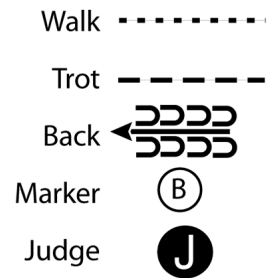

Walk	-----
Trot	- - - - -
Back	← ㄣㄣㄣ ㄣㄣㄣ
Marker	ⓑ
Judge	ⓐ

[S/1-1]

Pattern Provided by:

MIHA

2015 SENIOR DIVISION

Saddle Sweat Equitation

Show Date: Meet One

[SSE/13]

Pattern Provided by:

MIHA

2015 SENIOR DIVISION

Saddle Seat Fitting and Show

Show Date: Meet One

w w w . H o r s e S h o w P a t t e r n s . c o m

w w w . H o r s e S h o w P a t t e r n s . c o m

1. Trot from A to Judge.
2. Stop, perform a 360 degree turn and set up for inspection.
3. When dismissed trot half way to B, break to the walk and walk to B.
4. Stop at B, perform a 180 degree turn, and wait for instructions from the ring steward.

1. Jog A to B
2. At B jog a circle to the left
3. At B lope a circle to the right on the right lead
4. Continue the lope to C
5. At C stop

Walk
Jog	-----
Extended Jog	- - - - -
Lope	—————
Leg Yield	
Lead Change	↙ ↘
Back	←←←←← →→→→→
Marker	(B)
Sidepass	←-----←